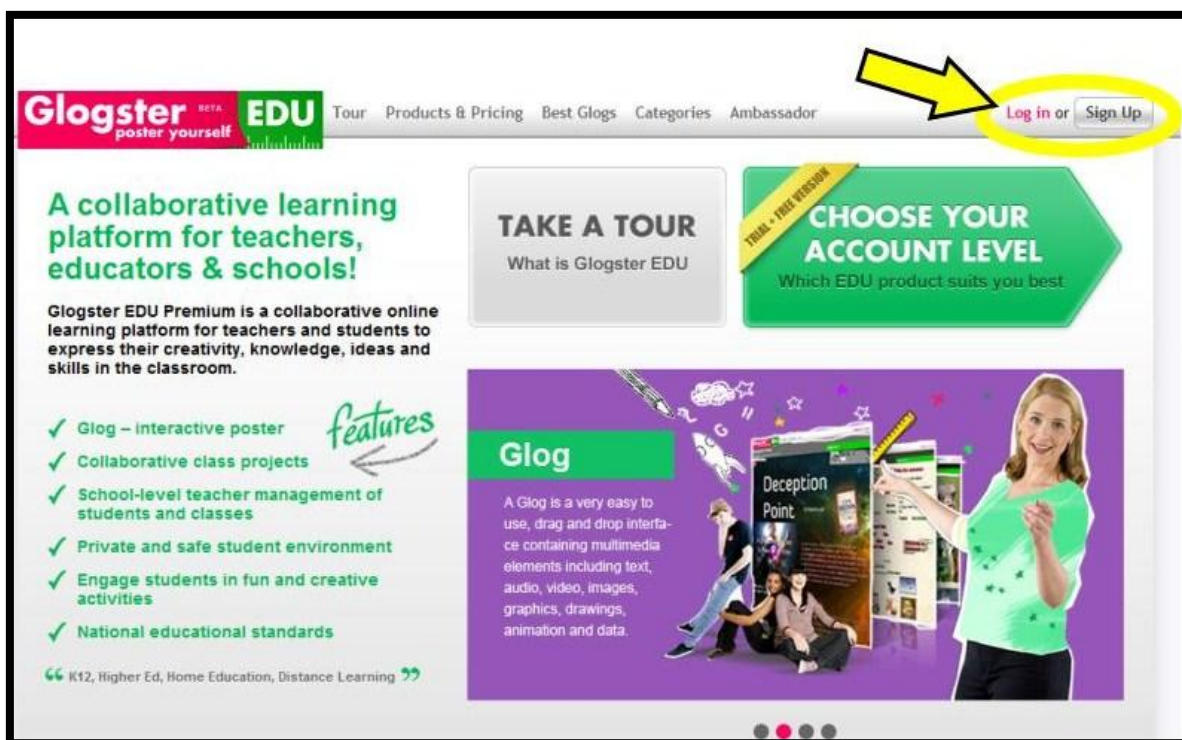

Регистрация на сайте

Для регистрации нажмите на **Sign up**

Выберите понравившийся Вам аккаунт и оформите подписку.

Получить подписку

Для регистрации нужно ввести

Ваше имя, которое будет отображаться на сайте **Nickname**,

Type the code-Вписать код, отображаемый на картинке.

Sign up-Подписаться.

Если Вы уже зарегистрированы, достаточно ввести Ваш **Nickname** и пароль.

The image shows a screenshot of the Glogster EDU website's registration and login pages. The left side is titled "Register to EDU" and contains a registration form with the following fields: Nickname (with a smiley icon), Password, Confirm password, E-mail, a "Remember me on this computer" checkbox, Gender (radio buttons for Female and Male), Birthday (month, day, and year dropdowns), Full name, and a country selection dropdown. Below these is a CAPTCHA section with the text "Type the code shown:" and a grid of letters. A "Change" button is next to the CAPTCHA input. At the bottom of the registration form is a checkbox for "I confirm being 13 years or older and I agree to the Terms of Use" and a prominent "SIGN UP" button. The right side is titled "Already registered?" and contains a login form with fields for Nickname and Password, a "Remember me on this computer" checkbox, a "LOG IN" button, and a "Forgot your password?" link. Below the login form is a section titled "What is Glogster EDU?" with a sub-heading "For Educators:" and a bulleted list of features.